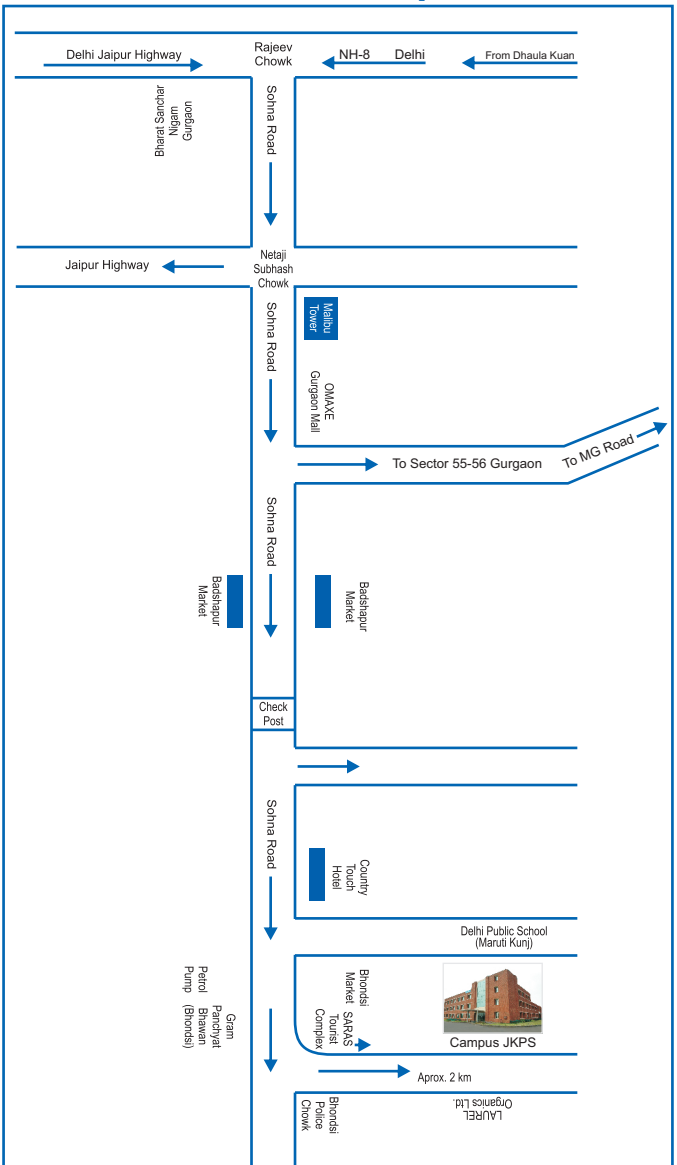

Route Map

DISTANCE FROM

- | | | | |
|-------------------------|---------|--------------------------|---------|
| 1. Domestic Airport | : 28 km | 5. Gurgaon Bus Terminal | : 15 km |
| 2. Gurgaon Rly. Station | : 17 km | 6. Faridabad | : 45 km |
| 3. NDLS Railway Station | : 45 km | 7. ISBT : Kashmere Gate | : 51 km |
| 4. Rajeev Chowk | : 12 km | 8. ISBT : Sarai Kalekhan | : 50 km |
- (Exit No. 10 at Rajeev Chowk from Delhi)
(Exit No. 13 at Rajeev Chowk from Jaipur)